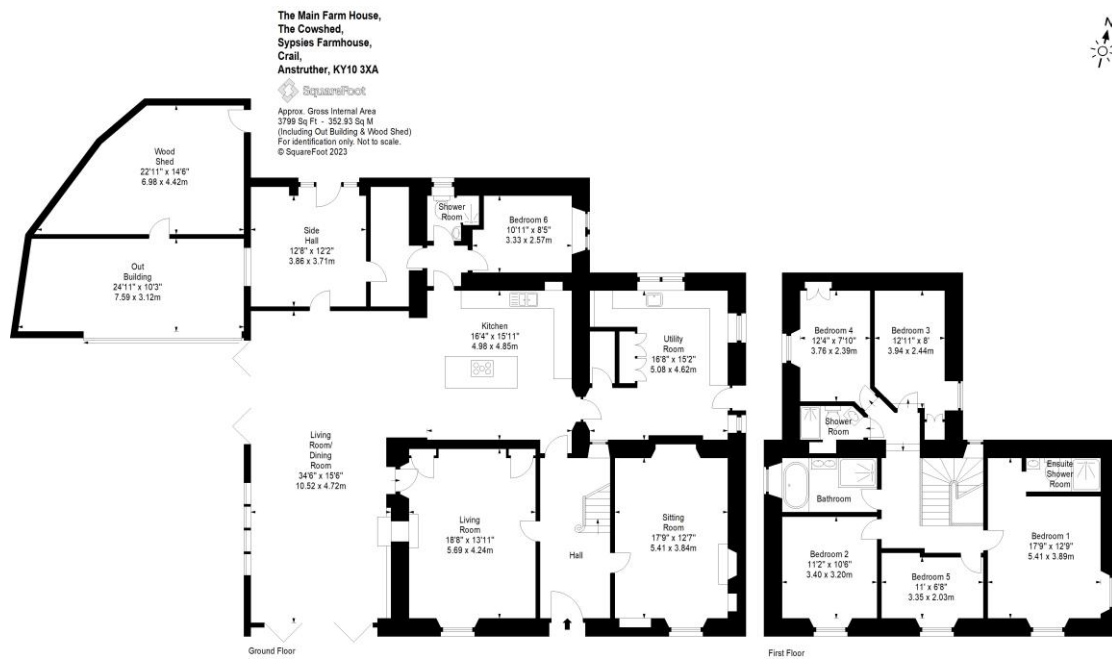

THE COW SHED CRAIL

NEAR ST. ANDREWS • SCOTLAND

- Small hand soaps and shower gels provided.

DOGS

We are happy for one or two well behaved dogs in the property. They are not to be allowed upstairs and off the furniture. Please ensure you tidy up after your dogs in the garden.

FLOORPLAN

A video fly through of the property can be found on the Cow Shed Crail website in the video section. www.thecowshedcrail.co.uk

GALLERY

PHONE: 01333 824121

EMAIL: THECOWSHEDCRAIL@GMAIL.COM

SYPSIES FARMHOUSE, CRAIL, FIFE, KY10 3XA

WWW.THECOWSHEDCRAIL.CO.UK